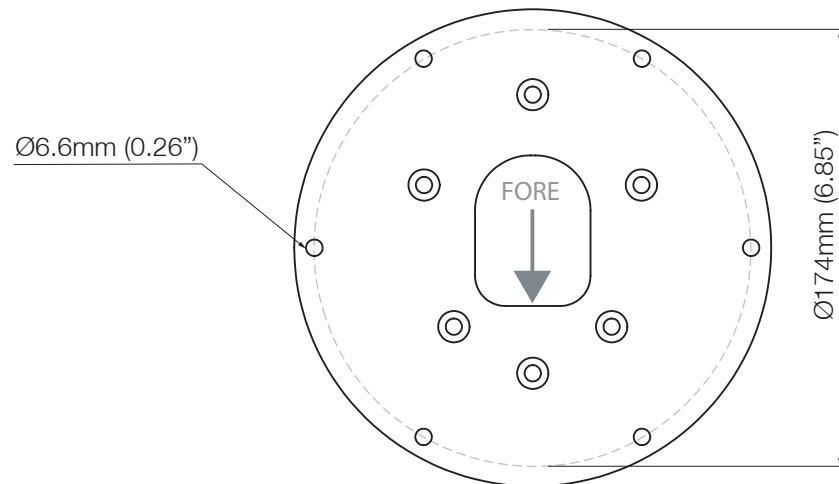

Tapered Radar Mast - PTM-R1-S40

Email: sales@scanstrut.com Email: usasales@scanstrut.com

Tapered Radar Mast - PTM-R1-S40

Camera Mounting plate

Flir M100/200 series camera plate

DPT-S-PLATE-02