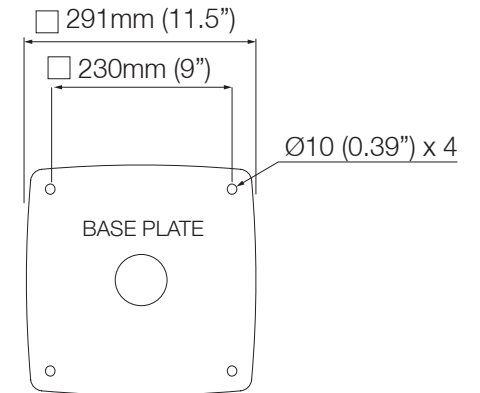

Tapered Radar Mast - PTM-R1-S40

Email: sales@scanstrut.com Email: usasales@scanstrut.com

Tapered Radar Mast - PTM-R1-S40

Camera Mounting plate

Flir M100/200 series camera plate

DPT-S-PLATE-02