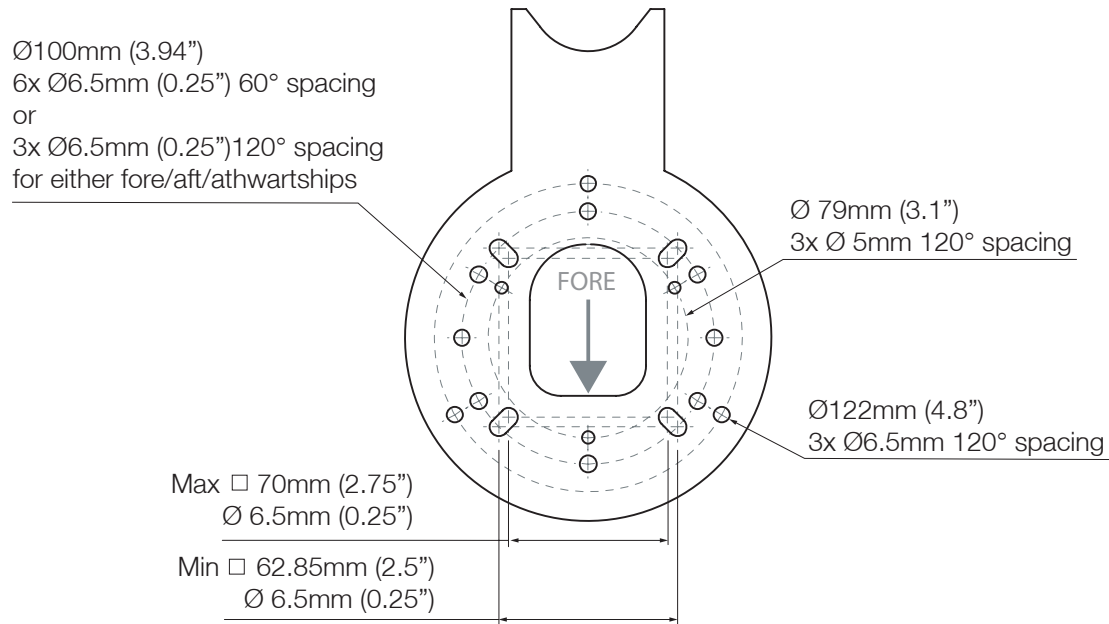

Tapered Radar Mast - PTM-R1-S40

Email: sales@scanstrut.com Email: usasales@scanstrut.com

Tapered Radar Mast - PTM-R1-S40

Camera Mounting plate

Flir M100/200 series camera plate

DPT-S-PLATE-02