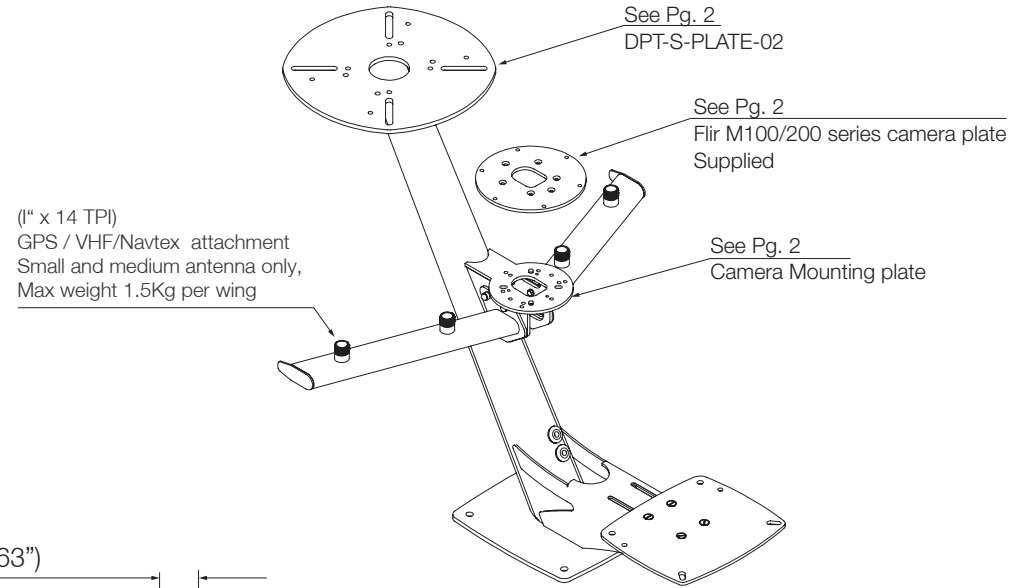

Tapered Radar Mast - PTM-R1-S40

Email: sales@scanstrut.com Email: usasales@scanstrut.com

Tapered Radar Mast - PTM-R1-S40

Camera Mounting plate

Flir M100/200 series camera plate

DPT-S-PLATE-02