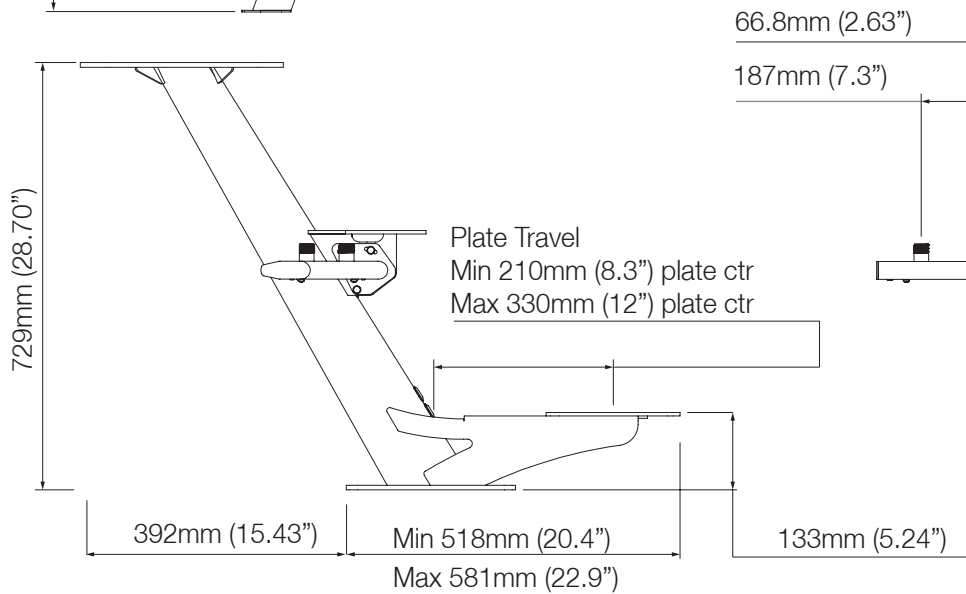

Tapered Radar Mast - PTM-R1-S40

Email: sales@scanstrut.com Email: usasales@scanstrut.com

Tapered Radar Mast - PTM-R1-S40

Camera Mounting plate

Flir M100/200 series camera plate

DPT-S-PLATE-02