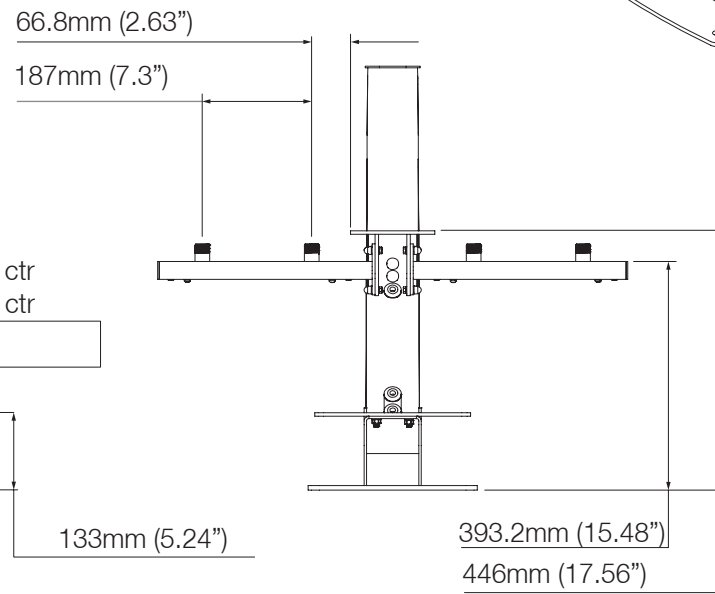

Tapered Radar Mast - PTM-R1-S40

Email: sales@scanstrut.com Email: usasales@scanstrut.com

Tapered Radar Mast - PTM-R1-S40

Camera Mounting plate

Flir M100/200 series camera plate

DPT-S-PLATE-02