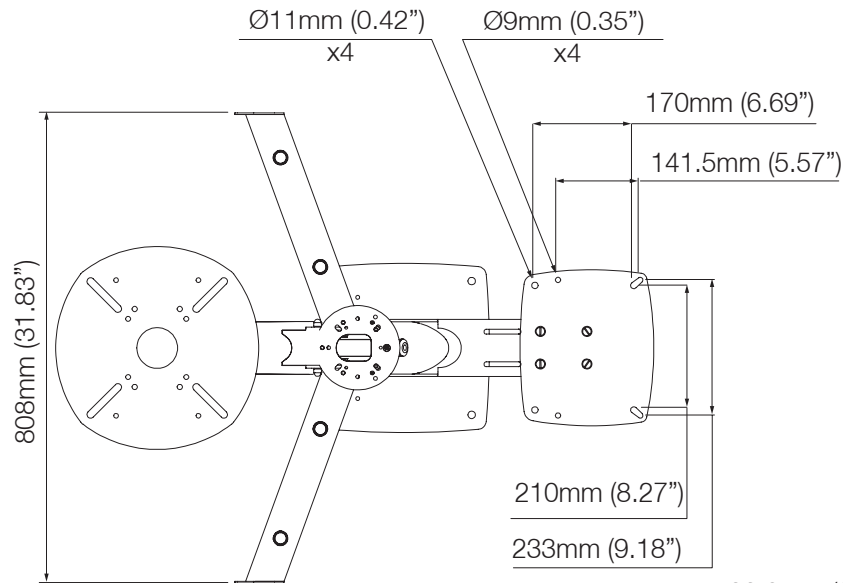

Tapered Radar Mast - PTM-R1-S40

Email: sales@scanstrut.com Email: usasales@scanstrut.com

Tapered Radar Mast - PTM-R1-S40

Camera Mounting plate

Flir M100/200 series camera plate

DPT-S-PLATE-02